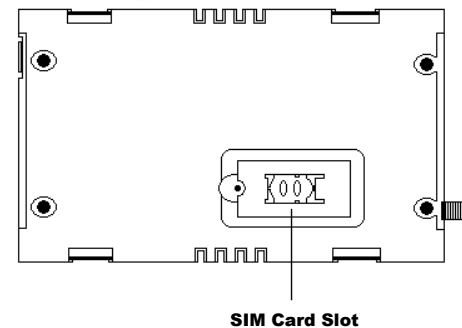

Heavy Duty Pedestals

Model#  
PST236 = 36"  
PST242 = 42"  
PST248 = 48"  
PST242P = 42" Podium  
PST242DS = 42"/ 72" Dual

Shown with Lighted Weather hood on Pedestal

Shown with Black Designer Door Frame and HID Reader

**SCMI - SELECT CELLULAR MODULE INTERFACE**

**DC 12V ONLY**

Bottom View

- Power: **12 VDC** (transformer supplied)
- **Static IP Address**

- **SIM** type: **Micro**
- **Service** type: **4G, LTE, VoLTE**

**THIS CELLULAR DEVICE CANNOT BE USED FOR 911 CALLS**