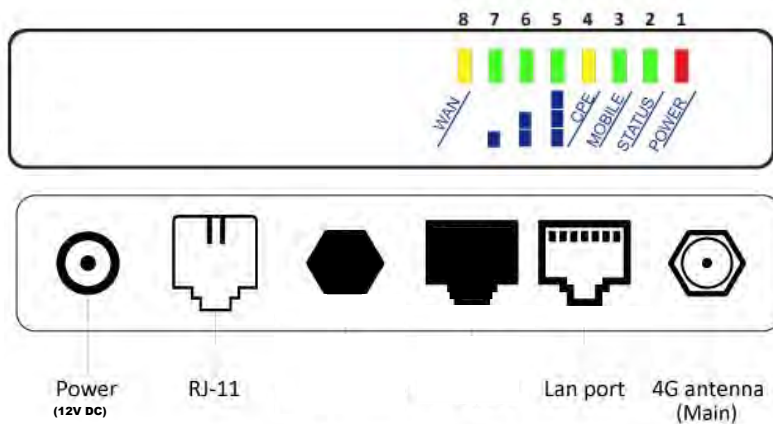

**SCMI - SELECT CELLULAR MODULE INTERFACE**

**DC 12V ONLY**

Bottom View

- Power: **12 VDC** (transformer supplied)
- **Static IP Address**

- **SIM** type: **Micro**
- **Service** type: **4G, LTE, VoLTE**

**THIS CELLULAR DEVICE CANNOT BE USED FOR 911 CALLS**